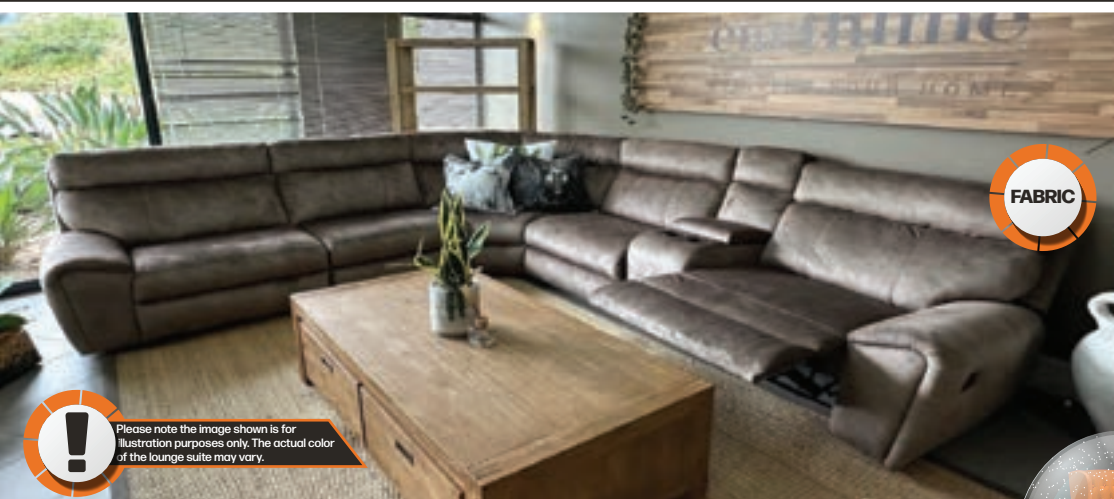

nictus

SNOWY

PIECES

Prices valid from 20 July - 20 August 2024 or whilst stock lasts • Terms & Conditions apply • E&OE

! Please note the image shown is for illustration purposes only. The actual color of the lounge suite may vary.