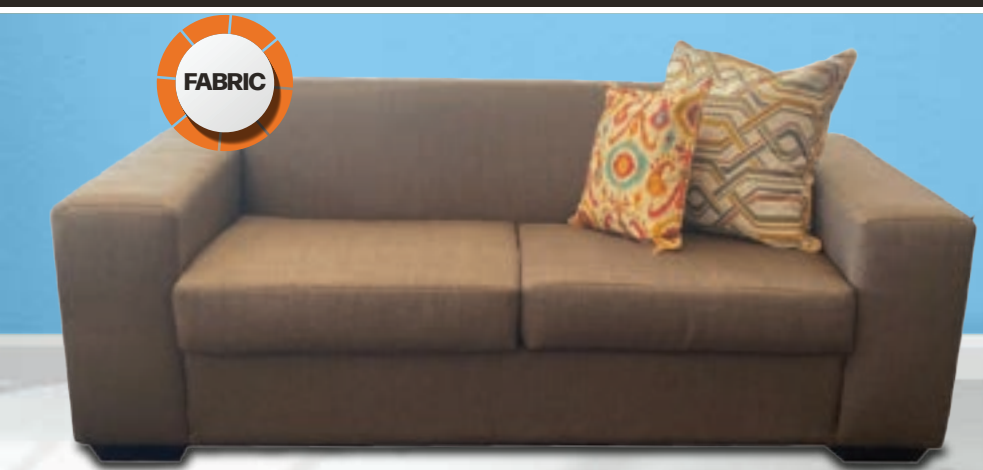

N\$ 25 100
CASH

N\$ 1 320 x24 Months
CREDIT 10% Deposit

Maluti 2 Division Couch
Material: Fabric
Colour: Pepper

N\$ 8 500
CASH

N\$ 475 x24 Months
CREDIT 10% Deposit

SAVE N\$ 1 300

Maluti 2 Division Couch
Material: Fabric
Colour: Snug Grey