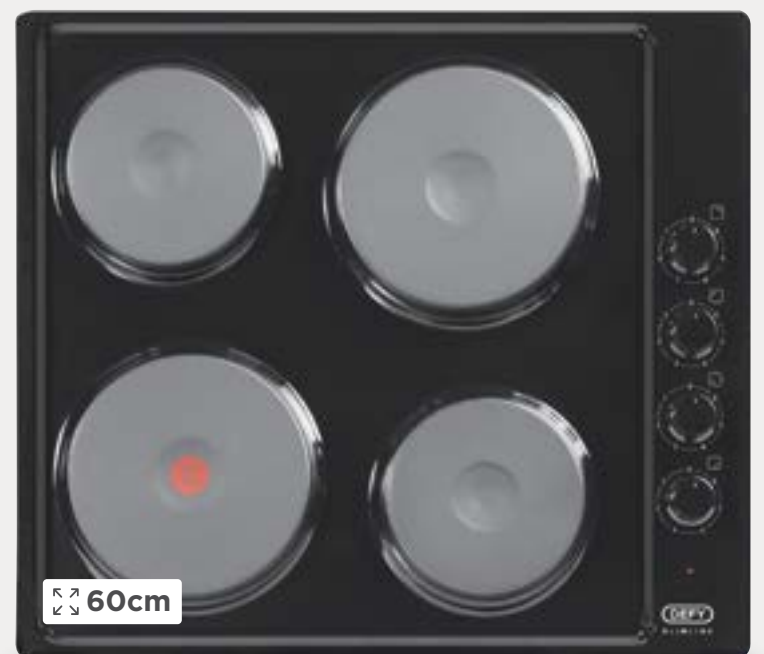

N$199 PM x 24

N$430 Deposit.

N$4299

SAVE N$200

DEFY

**4-Plate Black Stove
DSS554**

- 2 + 1 Year
  (with registration)
  Warranty

**A ENERGY
RATING**

N$219 PM x 24

N$470 Deposit.

SAVE N$300

N$4699

DEFY

**4-Burner Black Gas Stove
DGS568**

- 2 + 1 Year (with registration)
  Warranty

N$109 PM x 24

N$220 Deposit.

SAVE N$200

N$2199

DEFY

**4-Plate Black Slimline Hob
with Control Panel**

1. DHD330/398
- 2-Year Warranty

N$199 PM x 24

N$420 Deposit.

SAVE N$200

N$4199

DEFY

**600E Black Glass Oven
DBO483E**

- 2 + 1 Years (with registration)
  Warranty

**A ENERGY
RATING**