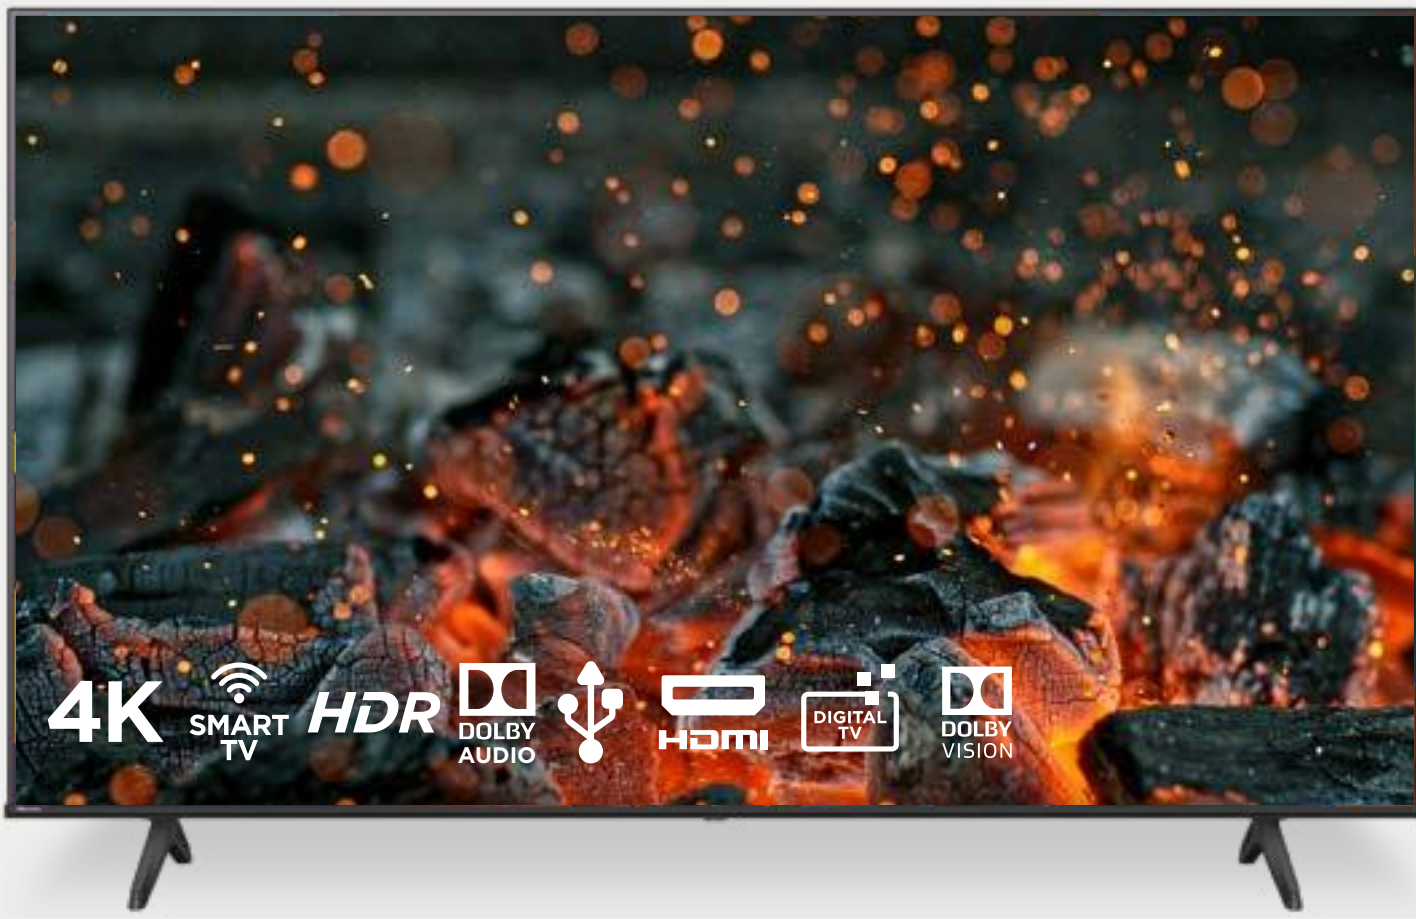

Fixed Wall-Mount Bracket
BRAE302

N\$69 PM x 18

N\$125 Deposit.

SAVE N\$150

N\$1249

QWI

4K Google Streaming Box
LEAP S3

N\$1029 PM x 18