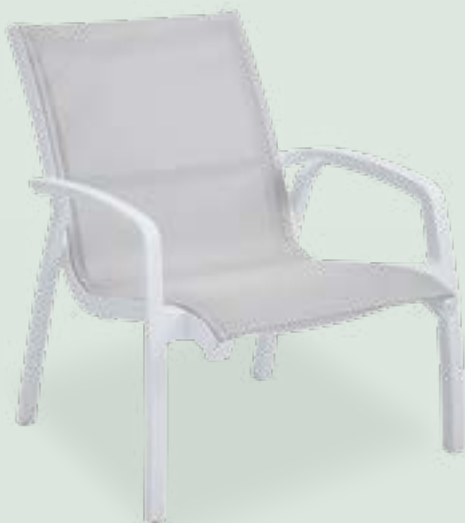

N$69 PM x 24

N$120 Deposit.

SAVE N$300

N$1199

Toby Patio Chair