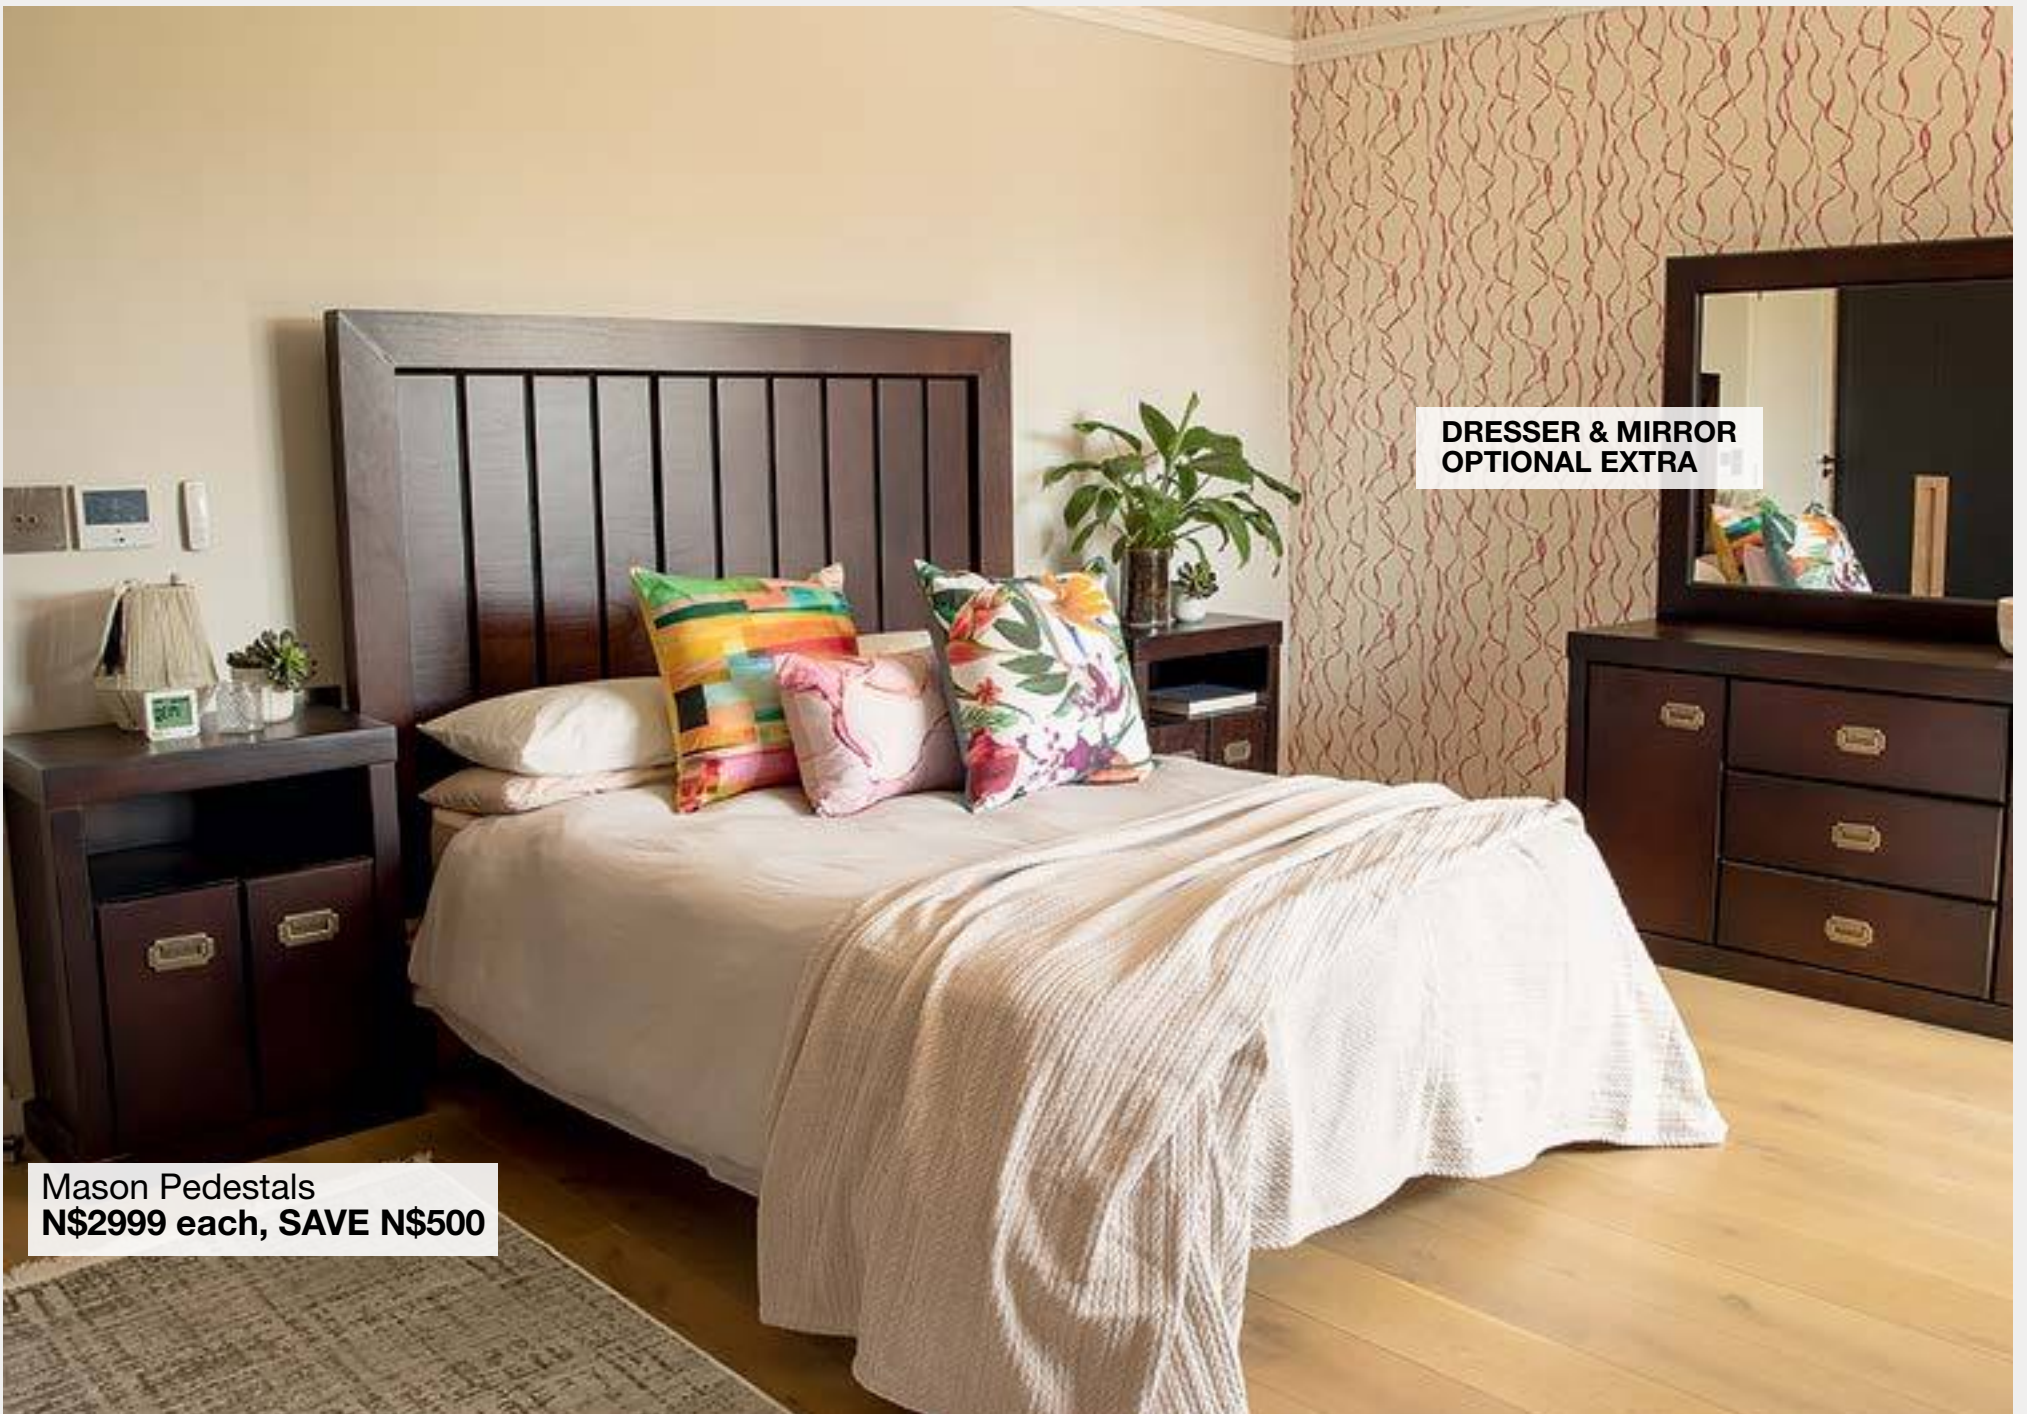

N\$4699

Sabi Steel Gazebo
• 3m x 3m

RELAX AND REFRESH IN A DREAMY SANCTUARY

N\$899 PM x 24

N\$2000 Deposit.

SAVE N\$5000

N\$19999

5-Piece Amber Bedroom Suite