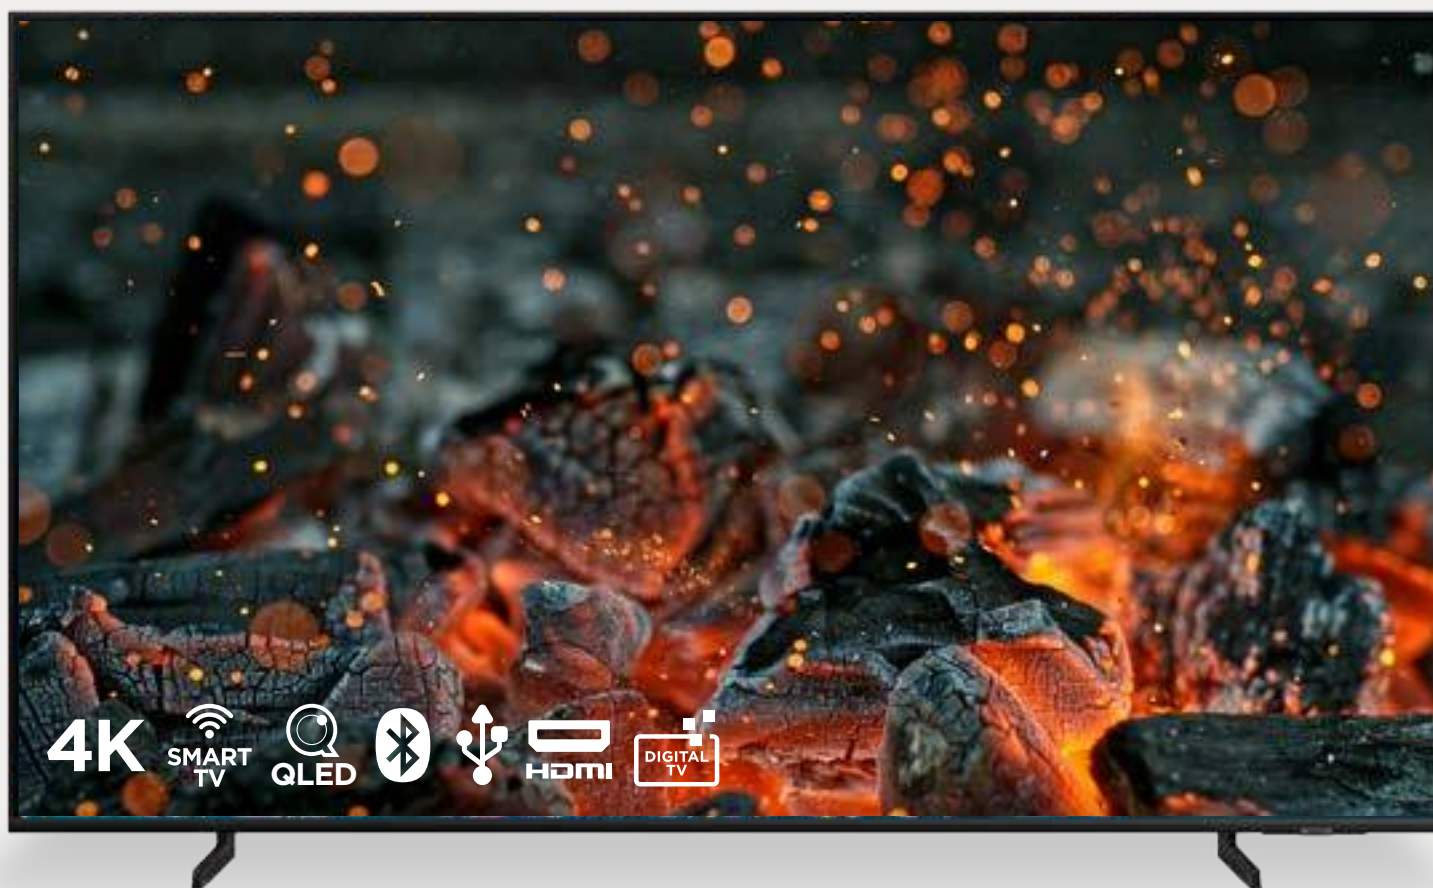

N$929 PM x 18

N$3600 Deposit.

SAVE N$2000

N$17999

SAMSUNG

75" (190cm) 4K Smart QLED TV

QA75Q60DAKXXA

• 2-Year Guarantee