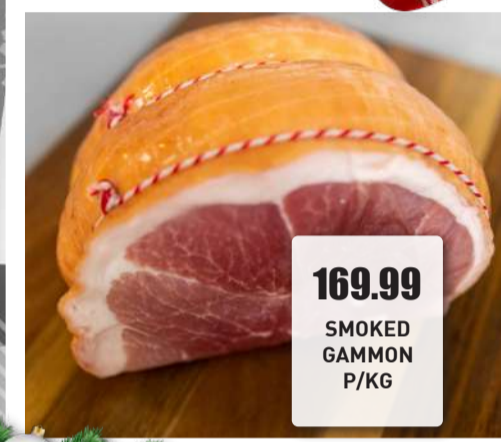

Metro

fresh

where value meets freshness

Butchery

159.99
BEEF
RUMP STEAK
A. GRADE
P/KG

89.99
BEEF
SHORT RIB
P/KG

119.99
BEEF
BRISKET
BONELESS
P/KG

169.99
SMOKED
GAMMON
P/KG

159.99
WHOLE
SIRLOIN STEAK
ROAST
P/KG

189.99
CORNEBEEF
P/KG

139.99
PICKLED
TONGUE
P/KG

99.99
BEEF MINCE
P/KG

99.99
LAMB SHANK
P/KG

109.99
LAMB RACK
"ROAST"
P/KG

139.99
SMOKED
PORK NECK
P/KG

169.99
SMOKED PORK
SPARERIB
P/KG