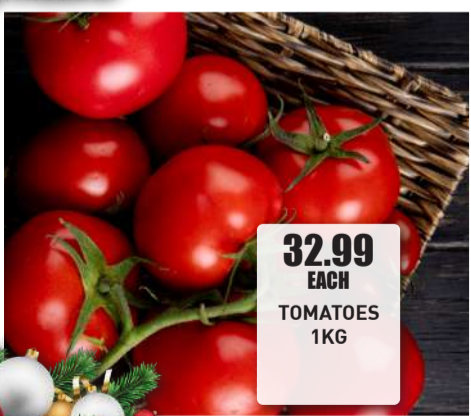

32.99
EACH
TOMATOES
1KG