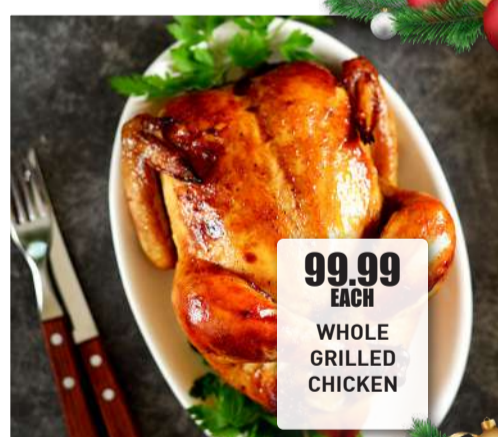

79.99
CHRISTMAS
MIXED
BISCUITS
P/100G

109.99
EACH
FRUIT CAKE
EACH

9.99
MALVA
PUDDING
P/100G

249.99
EACH
SWEET
PLATTER
SERVES 6

299.99
EACH
SAVOURY
PLATTER
SERVES 6

99.99
EACH
WHOLE
GRILLED
CHICKEN

19.99
GLAZED
GAMMON
P/100G