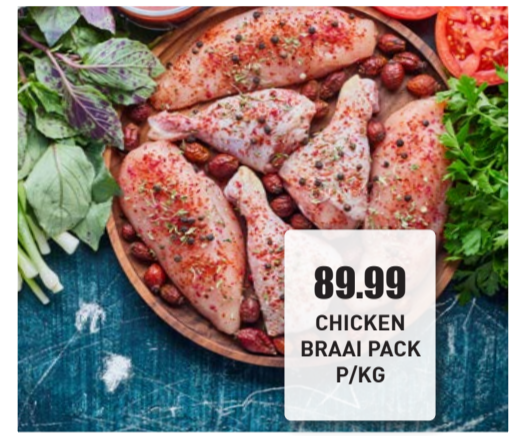

where value meets freshness

**Butchery**

**99.99**  
BEEF  
GOULASH  
P/KG

**149.99**  
BEEF SIRLOIN  
P/KG

**89.99**  
BEEF  
RASHERS  
P/KG

**89.99**  
CHICKEN  
BRAAI PACK  
P/KG

**99.99**  
LAMB SHANKS  
P/KG