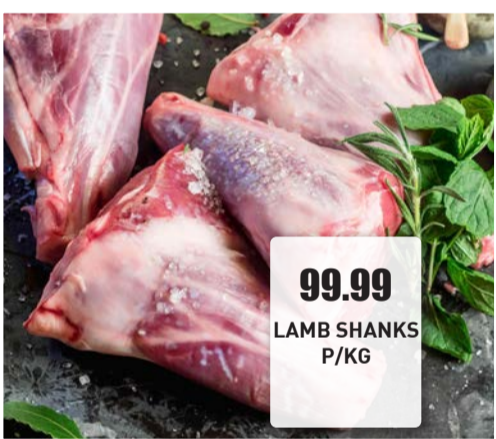

where value meets freshness

**Butchery**

**99.99**  
BEEF  
GOULASH  
P/KG

**149.99**  
BEEF SIRLOIN  
P/KG

**89.99**  
BEEF  
RASHERS  
P/KG

**89.99**  
CHICKEN  
BRAAI PACK  
P/KG

**99.99**  
LAMB SHANKS  
P/KG

**109.99**  
LAMB  
BULK PACK  
P/KG

**119.99**  
CHICKEN  
SOSATIES  
P/KG

**79.99**  
MARINATED  
CHICKEN  
FLATTIES  
P/KG

**89.99**  
PORK NECK  
CHOPS  
P/KG

**119.99**  
PORK  
MARINATED  
RIB  
P/KG