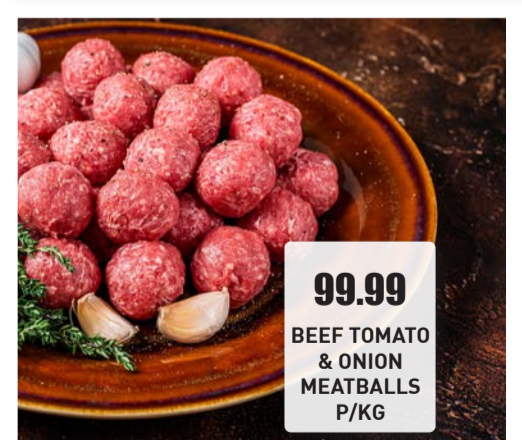

**99.99**  
PORK  
SCHNITZELS  
P/KG

**99.99**  
CHICKEN  
SUNDOWNERS  
P/KG

**89.99**  
PORK  
CHIPOLATAS  
P/KG

**89.99**  
METRO  
TRADITIONAL  
BOERWORS  
P/KG

**109.99**  
PURE PLAAS  
KAASWORS  
P/KG