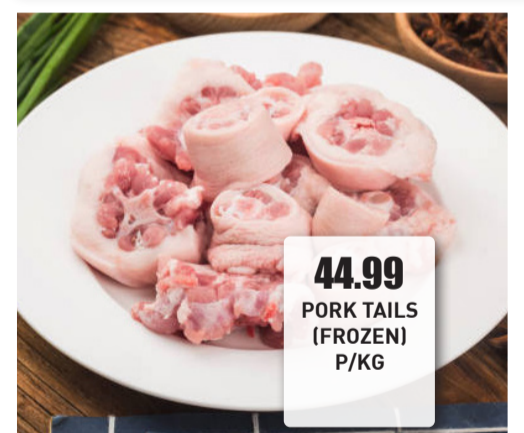

44.99
PORK TAILS
(FROZEN)
P/KG