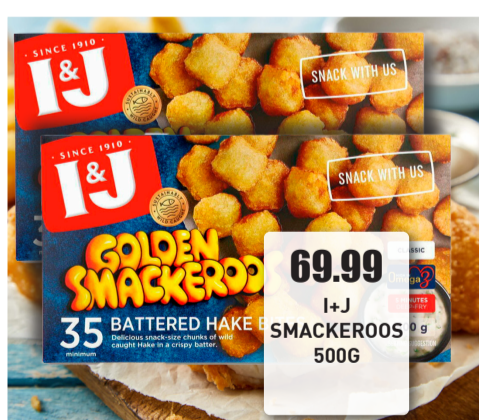

**12.99**  
EACH  
MILK TART  
SLICE

**39.99**  
EACH  
KAPANA  
BROTCHEN

**19.99**  
PORK  
SCHNITZEL +  
CHIPS  
150G

**12.99**  
EISBEIN  
P/100G

**29.99**  
CHICKEN  
SCHNITZEL  
BROTCHEN

**34.99**  
EACH  
MELLO  
SEEDED  
LOW GI

**2 FOR**  
**140**  
PIZZA  
VARIANTS

**69.99**  
I+J  
SMACKEROOS  
500G

**25.99**  
EACH  
RAMA  
500G

**45.99**  
EACH  
LANCEWOOD  
CREAM  
CHEESE  
230G

**49.99**  
EACH  
DAIRY MAID  
COUNTRY  
FRESH  
ICE CREAM  
1.8LTR