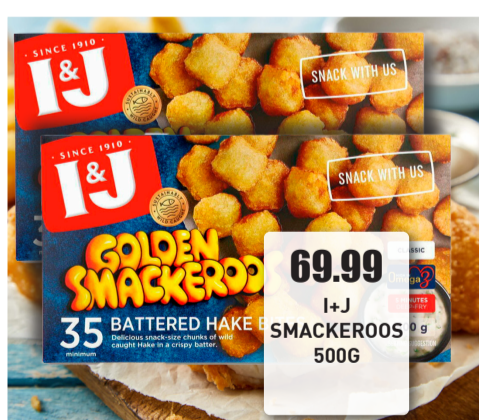

**12.99**  
EACH  
MILK TART  
SLICE

**39.99**  
EACH  
KAPANA  
BROTCHEN

**19.99**  
PORK  
SCHNITZEL +  
CHIPS  
150G

**12.99**  
EISBEIN  
P/100G

**29.99**  
CHICKEN  
SCHNITZEL  
BROTCHEN

**34.99**  
EACH  
MELLO  
SEEDED  
LOW GI

**2 FOR**  
**140**  
PIZZA  
VARIANTS

**69.99**  
I+J  
SMACKERODS  
500G

**25.99**  
EACH  
RAMA  
500G

**45.99**  
EACH  
LANCEWOOD  
CREAM  
CHEESE  
230G

**49.99**  
EACH  
DAIRY MAID  
COUNTRY  
FRESH  
ICE CREAM  
1.8LTR