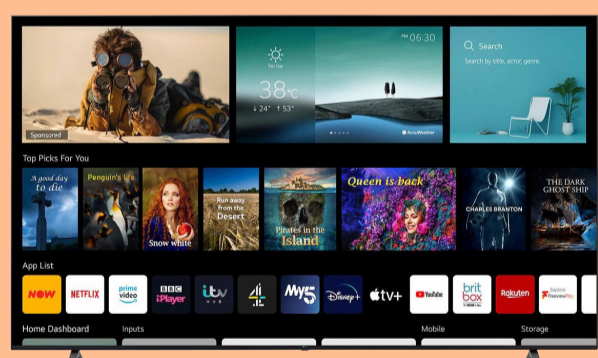

LG

82" Cinema Screen SMART TV 82UP8050PVB

- a7 Gen4 Processor 4K
- 4K Ultra HD
- Dolby Atmos
- 120Hz Native

SAVE N$ 1 000

N$ 28 900

N$ 1 732 x18 Months 20% Deposit

harman/kardon

Go + Play 3 Bluetooth Speaker OH4421

- Dual far-field microphones
- Built-in battery
- Bluetooth music streaming
- Auto self tuning

SAVE N$ 6 800

N$ 6 800

N$ 459 x18 Months 20% Deposit