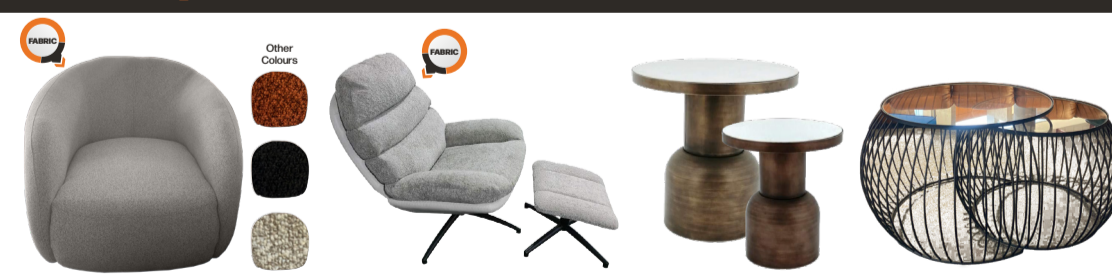

Item displayed is available in Fabric and Leather

2 Piece Vargan Daybed
Material: Fabric
Colour: Adara Grey, Nubuck Java, Vagabond, Jaylon Stone
SAVE N\$ 5 300

N\$ CASH **23 999**
N\$ CREDIT **1 268** x24 Months 10% Deposit

7 Piece Barbados Corner Lounge Suite
Material: Fabric
Colour: Grounded

N\$ CASH **45 999**
N\$ CREDIT **2 340** x24 Months 10% Deposit

SAVE N\$ 6 000

Anesi Chair
Axel
Material: Fabric
Colour: Beige OR Grey, Black, Rust
SAVE N\$ 800
N\$ CASH **4 700**
N\$ CREDIT **259** x24 Months 10% Deposit

Rafa Chair with Stool
Material: Fabric
Colour: Grey, Beige
N\$ CASH **9 700**
N\$ CREDIT **532** x24 Months 10% Deposit

Side Metal Table Set of 2
Material: Metal & Mirror
Colour: Bronze
N\$ CASH **1 860**
N\$ CREDIT **124** x24 Months 10% Deposit

Coffee Table Set of 2
Material: Metal & Glass Top
Colour: Black
N\$ CASH **4 300**
N\$ CREDIT **240** x24 Months 10% Deposit

Item displayed is available in Fabric and Leather

3 Piece Tamara Daybed
Material: Fabric
Colour: Grey, Rust, Black, Beige, Brown
SAVE N\$ 5 000