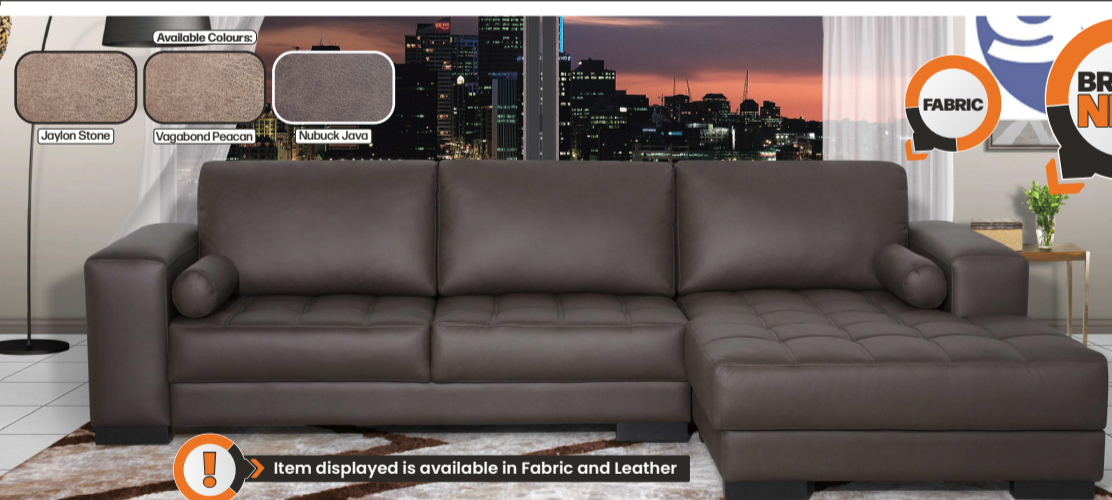

N\$ CASH **37 999**
N\$ CREDIT **1 960** x24 Months 10% Deposit

3 Piece, 5 Action Sophia Lounge Suite
Material: Full Leather
Colour: Cumulus Tan

N\$ CASH **72 800**
N\$ CREDIT **3 642** x24 Months 10% Deposit

7 Piece Barbados Corner Lounge Suite
Material: Fabric
Colour: Grounded

N\$ CASH **45 999**
N\$ CREDIT **2 340** x24 Months 10% Deposit

SAVE N\$ 6 000

Anesi Chair
Axel
Material: Fabric
Colour: Beige OR Grey, Black, Rust
SAVE N\$ 800
N\$ CASH **4 700**
N\$ CREDIT **259** x24 Months 10% Deposit