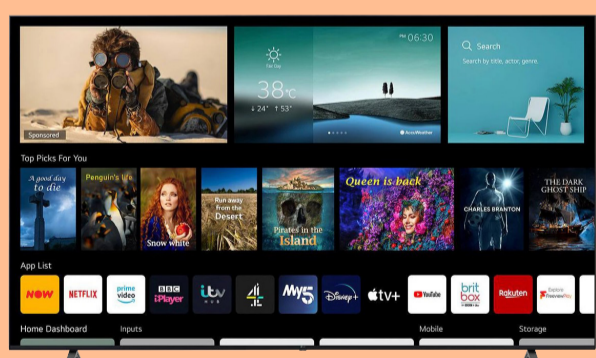

LG

82" Cinema Screen SMART TV 82UP8050PVB

• a7 Gen4 Processor 4K

• 4K Ultra HD

• Dolby Atmos

• 120Hz Native

SAVE N$ 1 000

N$ 28 900

N$ 1 732 x18 Months 20% Deposit

harman/kardon

Go + Play 3 Bluetooth Speaker OH4421

• Dual far-field microphones

• Built-in battery

• Bluetooth music streaming

• Auto self tuning

SAVE N$ 459

N$ 6 800

N$ 459 x18 Months 20% Deposit