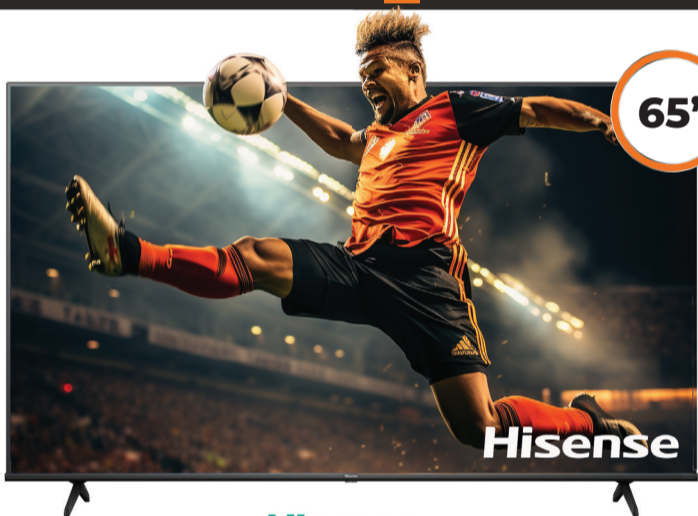

65"

Hisense

UHD SMART TV

65A6K

N$ 10 659
N$ 708 PM
x 18 months
20% deposit