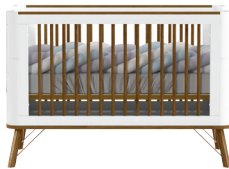

SAVE N$ 4 248

Albi Crib White
Material: Wood
Colour: White

N$ ~~5 499~~
N$ **332** x24 Months
10% Deposit