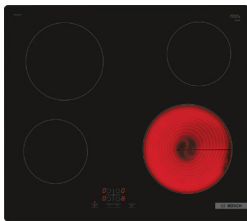

BOSCH

SAVE N$ 1249

60cm Touch Control Ceramic Hob
PREE1184ZE
• Radiant cook top
• Ceramic

N$ ~~8 999~~
N$ **499** x24 Months
10% Deposit