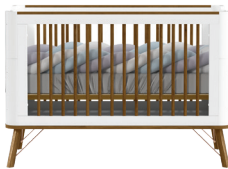

SAVE N$ 4 248

Albi Crib White
Material: Wood
Colour: White

N$ ~~5 499~~
N$ **332** x24 Months
10% Deposit