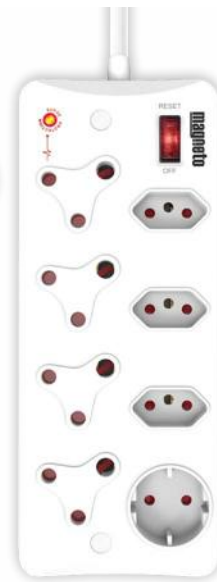

↕ ↗ 10ℓ

SAVE N\$300 **m** *mullerhaupt*
N\$999
 2-Plate Mini
 Oven

↕ ↗ 24ℓ

SAVE N\$70 *mellerware*
N\$229⁹⁹
 2-Plate Helios Spiral
 Hotplate

SAVE N\$150
N\$1249
 Deposit N\$125.
 N\$69 x 24 Months.
 per set
BR Bennett Read
 8-Piece Non-Stick
 Pot Set

SAVE N\$70
N\$329⁹⁹
 per set
WAHL®
 HomePro
 Vogue Hair
 Clipper Set

NOW ONLY
N\$149⁹⁹
mag^oneto
 Rechargeable
 LED Compact
 Light

SAVE N\$20
N\$169⁹⁹
 each
mag^oneto
 Rechargeable
 LED Solar
 Light

SAVE N\$50
N\$349⁹⁹
mag^oneto
 8-Way High
 Surge
 Multiplug