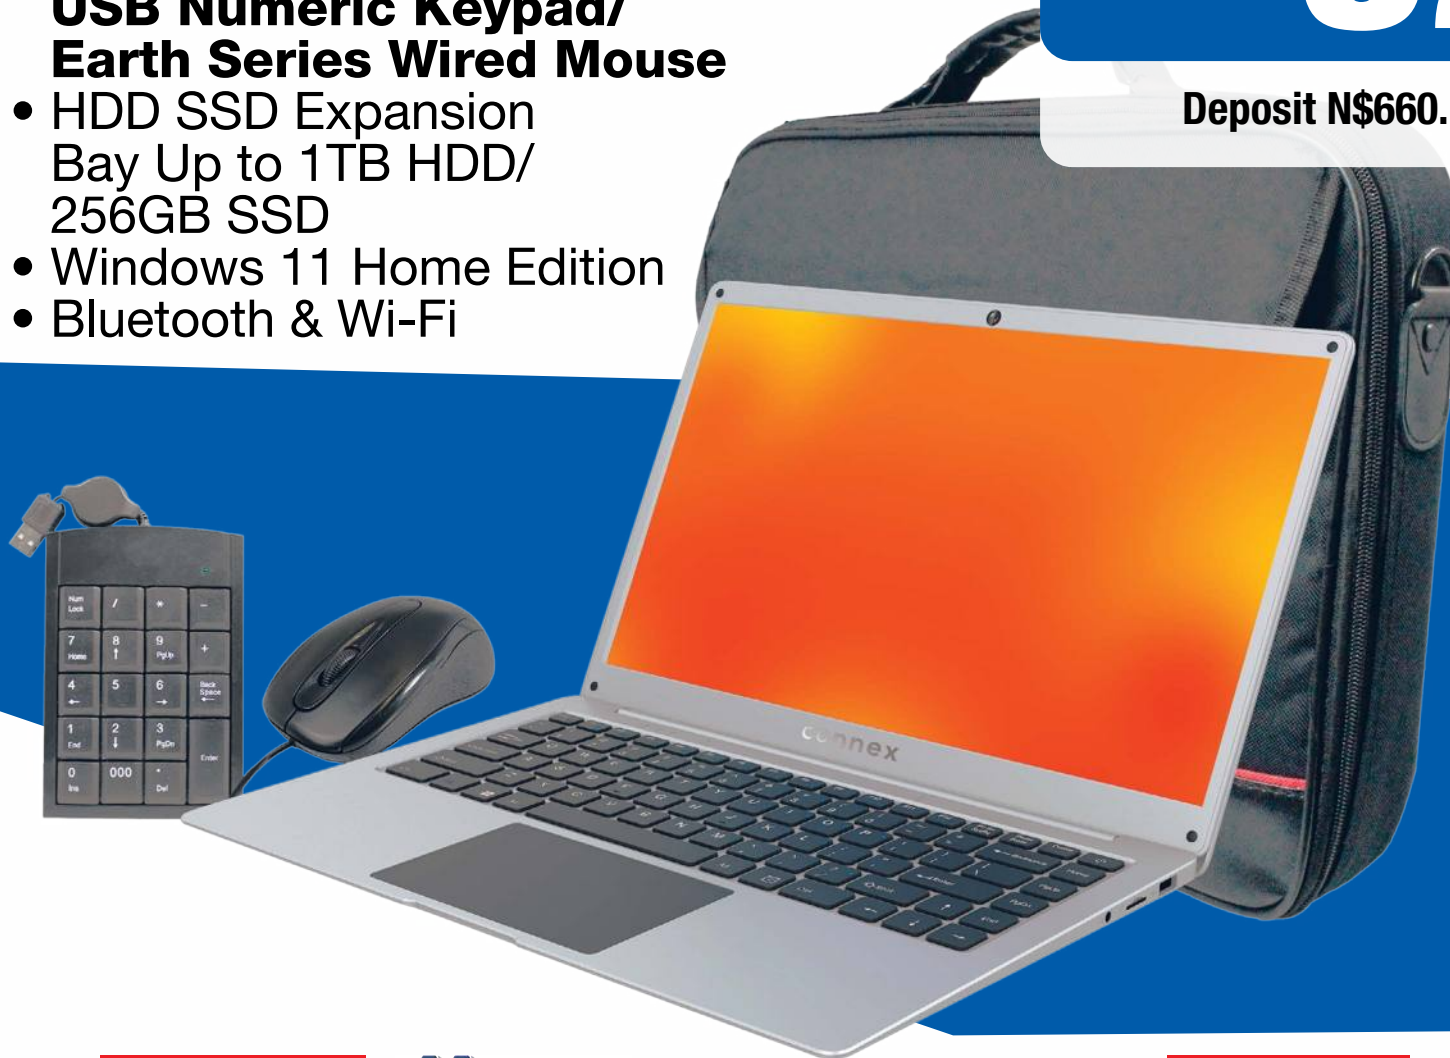

L1430-PRO-SL128

- Includes Laptop Bag/
USB Numeric Keypad/
Earth Series Wired Mouse
- HDD SSD Expansion
Bay Up to 1TB HDD/
256GB SSD
- Windows 11 Home Edition
- Bluetooth & Wi-Fi

SAVE N\$300

N\$3299

Deposit N\$660. N\$179 x 18 Months.