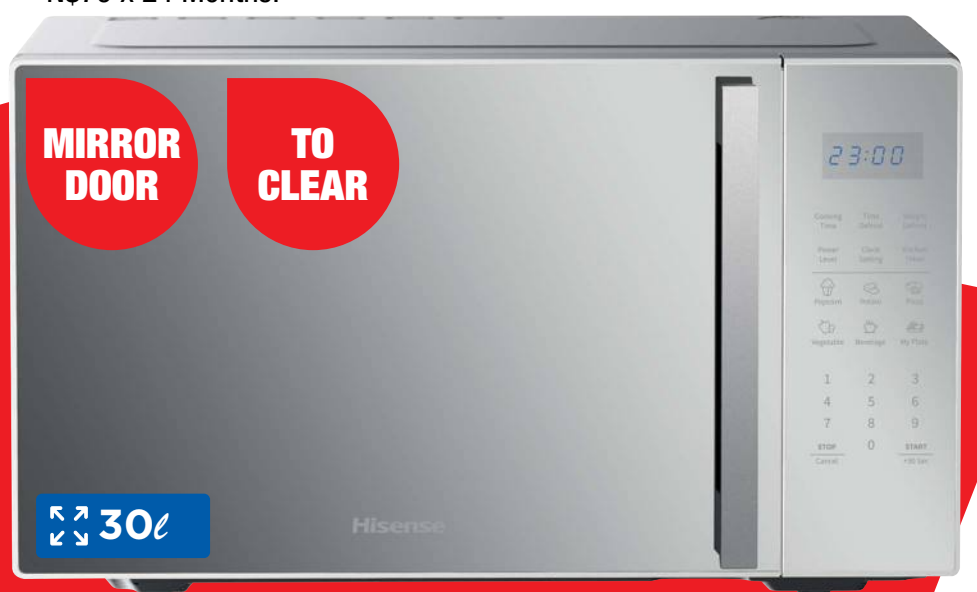

N\$1599

Deposit N\$160.
N\$79 x 24 Months.

Hisense

Microwave Oven H30MOMS9H
• 2-Year Guarantee

MIRROR DOOR

TO CLEAR

↕↕ 30ℓ

SAVE N\$80
N\$369
Sunbeam
 Brushed
 Stainless
 Steel Kettle
 SDK-011