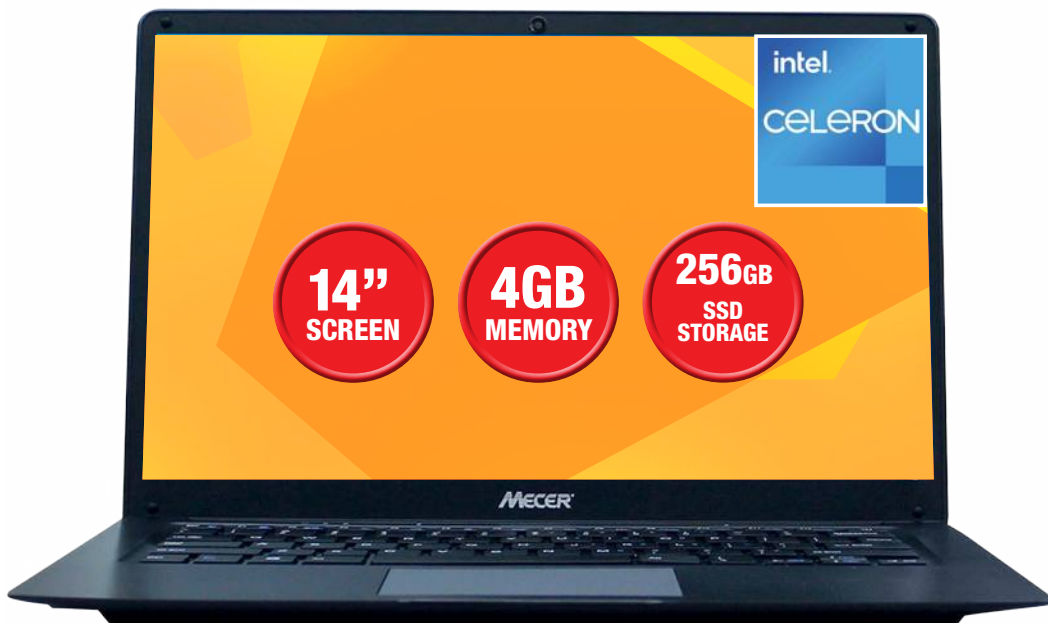

L1430-PRO-SL128

- Includes Laptop Bag/
USB Numeric Keypad/
Earth Series Wired Mouse
- HDD SSD Expansion
Bay Up to 1TB HDD/
256GB SSD
- Windows 11 Home Edition
- Bluetooth & Wi-Fi

SAVE N\$300

N\$3299

Deposit N\$660. N\$179 x 18 Months.

- 14" SCREEN
- 4GB MEMORY
- 128GB SSD STORAGE

SAVE N\$200

N\$4199

Deposit N\$840.
N\$229 x 18 Months.

MyLife Celeron Notebook
Z140C

- Intel Celeron Dual-Core
1.2GHz Series N3350
- Windows 10 Home Edition OS