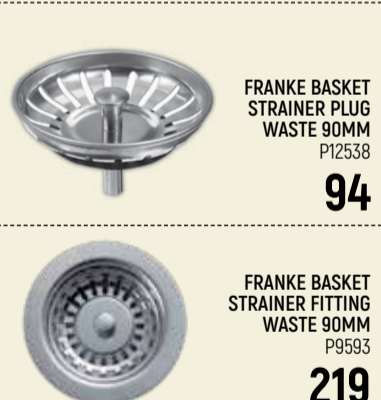

**1 299**

BIJOU STYLET SATIN NICKEL DECK TYPE SINK MIXER P15926

**1 399**

BIJOU STYLET GOLD DECK TYPE SINK MIXER P15921

**1 499**

- REDUCED ENERGY CONSUMPTION
- VERSATILE AND COMPACT WAY TO GET QUICK HOT
- WATER AT POINT OF USE
- SAVINGS ON COST

**1 299**

FRANKE UNDERMOUNT SINGLE BOWL STELLA SINK (INC. WASTE) 428X190 P11320

SELECTED BRANCHES

**1 999**

FRANKE PREP BOWL WITH OVERFLOW INSET (INC. WASTE) P11103

SELECTED BRANCHES

**1 999**

KWIKOT DROP - IN SINK (INC. WASTE) 1160X500 P12205

SELECTED BRANCHES

**1 899**

FRANKE BASKET STRAINER PLUG WASTE 90MM P12538

**94**

FRANKE BASKET STRAINER FITTING WASTE 90MM P9593

**219**

FRANKE DOUBLE BOWL NOUVEAU SINK (INC. WASTE INSET) 1160X460X149 P2982

**1 999**

KWIKOT DROP - IN SINK (INC. WASTE) P7058

SELECTED BRANCHES

**3 999**

FRANKE COMPLETE TRAP SINK KIT P14121

**199**

FRANKE DOUBLE BOWL CASCADE SINK (INC. WASTE INSET) 1360X500 P9089

SELECTED BRANCHES