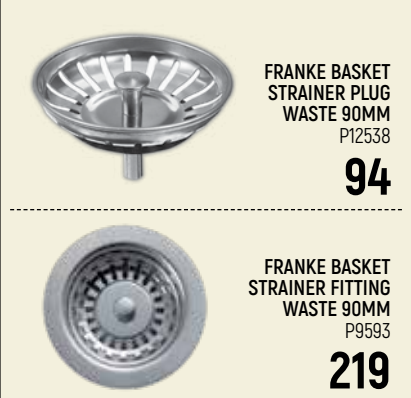

FRANKE PREP BOWL WITH OVERFLOW INSET (INC. WASTE) P11103

SELECTED BRANCHES

1 999

KWIKOT DROP - IN SINK (INC. WASTE) 1160X500 P12205

SELECTED BRANCHES

1 899

FRANKE BASKET STRAINER PLUG WASTE 90MM P12538

94

FRANKE BASKET STRAINER FITTING WASTE 90MM P9593

219

FRANKE DOUBLE BOWL NOUVEAU SINK (INC. WASTE INSET) 1160X460X149 P2982

1 999

KWIKOT DROP - IN SINK (INC. WASTE) P7058

SELECTED BRANCHES

3 999

FRANKE COMPLETE TRAP SINK KIT P14121